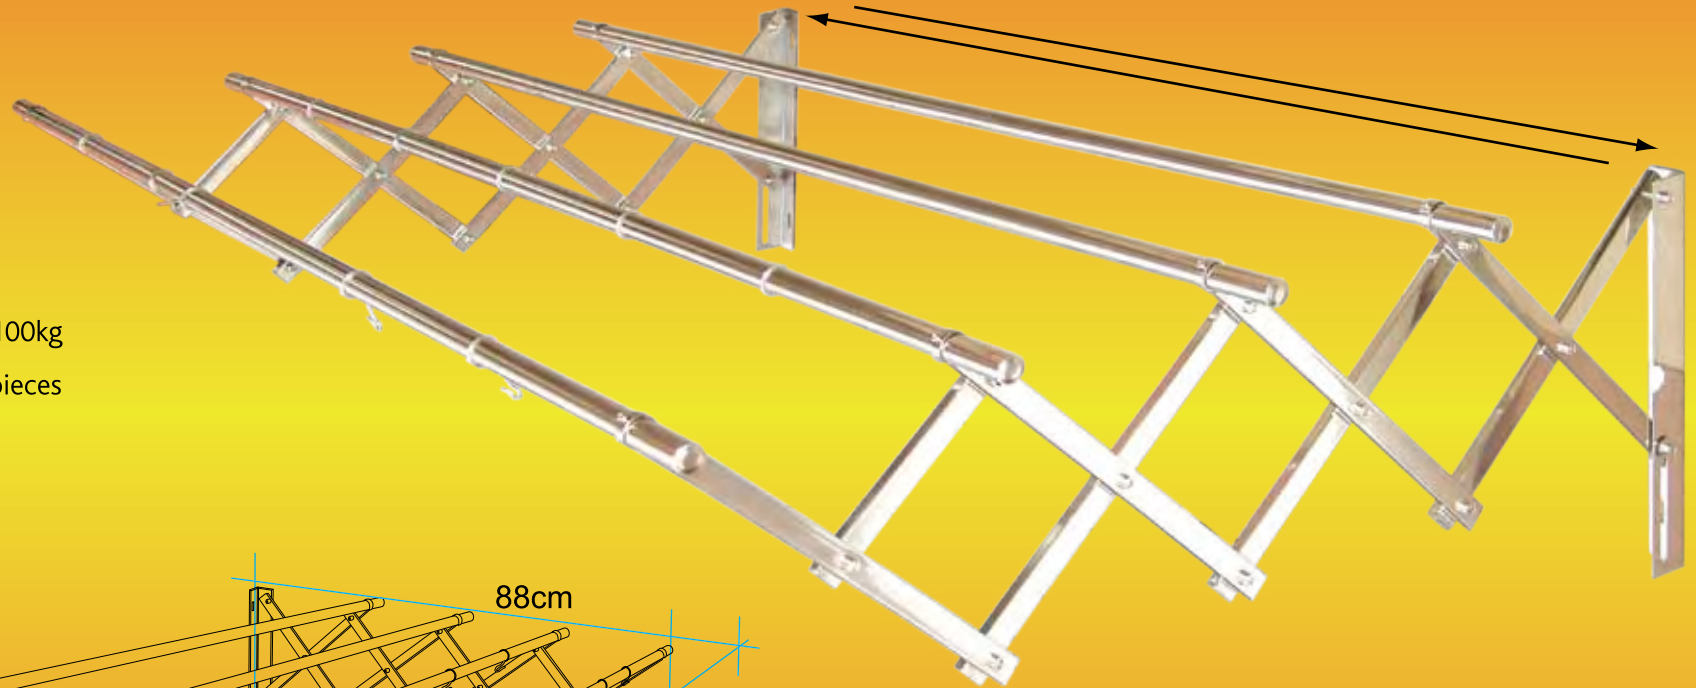

EH9000 Series RETRACTABLE CLOTHES HANGER

EzyHanger™
www.ezyhanger.com

Flexible installation

EH9000

- ✓ Flexible installation
- ✓ Solid and stable
- ✓ Value for money
- ✓ Easy installation
- ✓ Comes with 12 hooks
- ✓ All spare parts available
- ✓ Loading Capacity: up to 100kg

∅ 19mm rod x 4 pieces

EH9000 Series :
EH9094 - Dimension: 90cm(L) x 88cm(W) x 31cm(H)
EH9184 - Dimension: 180cm(L) x 88cm(W) x 31cm(H)

EH9124 - Dimension: 120cm(L) x 88cm(W) x 31cm(H)

EzyHanger is a trademark and the EzyHanger logo is a registered trademark of WNV One Sdn Bhd. All Rights Reserved.