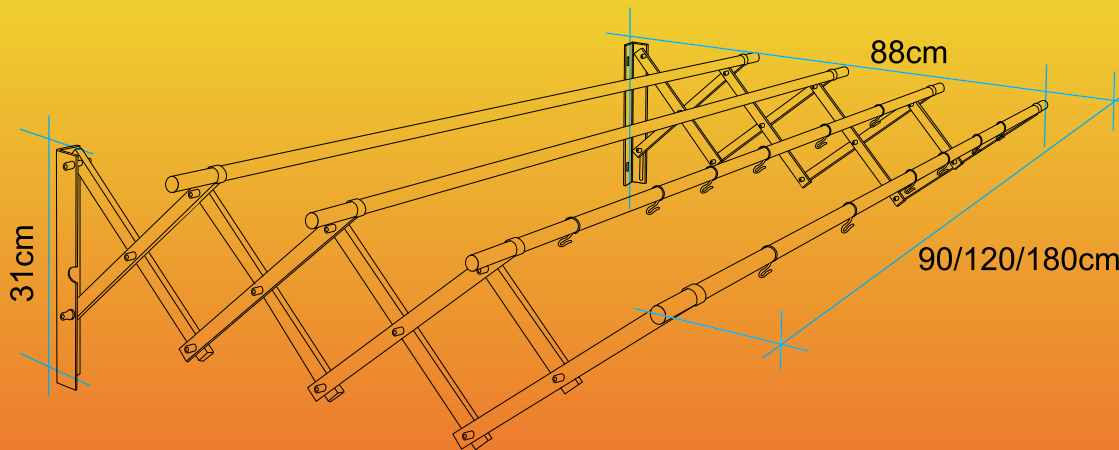

EH9000 Series RETRACTABLE CLOTHES HANGER

EzyHanger™
www.ezyhanger.com

Flexible installation

EH9000

- ✓ Flexible installation
- ✓ Solid and stable
- ✓ Value for money
- ✓ Easy installation
- ✓ Comes with 12 hooks
- ✓ All spare parts available
- ✓ Loading Capacity: up to 100kg

∅ 19mm rod x 4 pieces

EH9000 Series :
EH9094 - Dimension: 90cm(L) x 88cm(W) x 31cm(H)
EH9184 - Dimension: 180cm(L) x 88cm(W) x 31cm(H)

EH9124 - Dimension: 120cm(L) x 88cm(W) x 31cm(H)

EzyHanger is a trademark and the EzyHanger logo is a registered trademark of WNV One Sdn Bhd. All Rights Reserved.