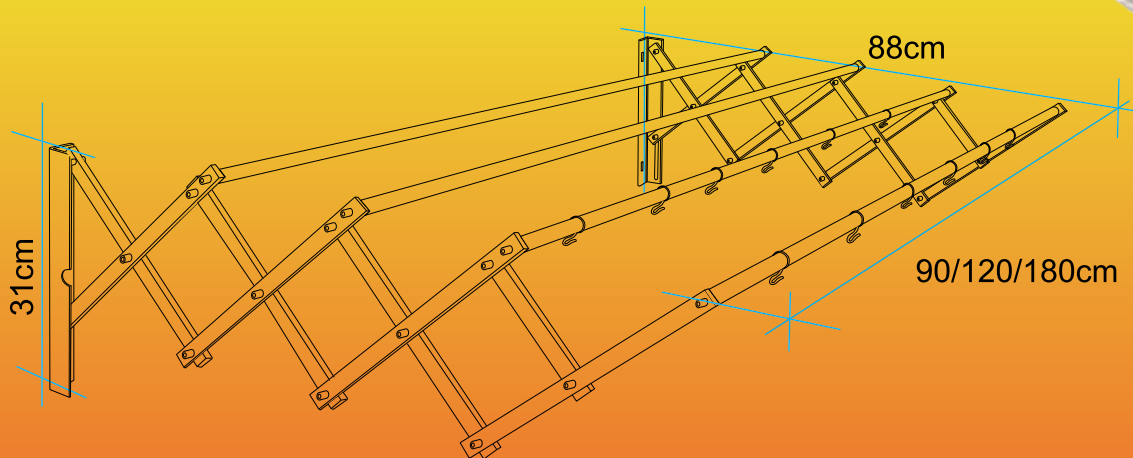

## EH8000 Series

- ✓ Value for money
  - ✓ comes with 12 hooks
  - ✓ Easy installation
  - ✓ All spare parts available
  - ✓ Loading capacity: up to 70kg
- ∅ 16mm rod x 4 pieces

EH8000 Series :  
EH8094 - Dimension: 90cm(L) x 88cm(W) x 31cm(H)  
EH8184 - Dimension: 180cm(L) x 88cm(W) x 31cm(H)

EH8124 - Dimension: 120cm(L) x 88cm(W) x 31cm(H)

EzyHanger is a trademark and the EzyHanger logo is a registered trademark of WNV One Sdn Bhd. All Rights Reserved.