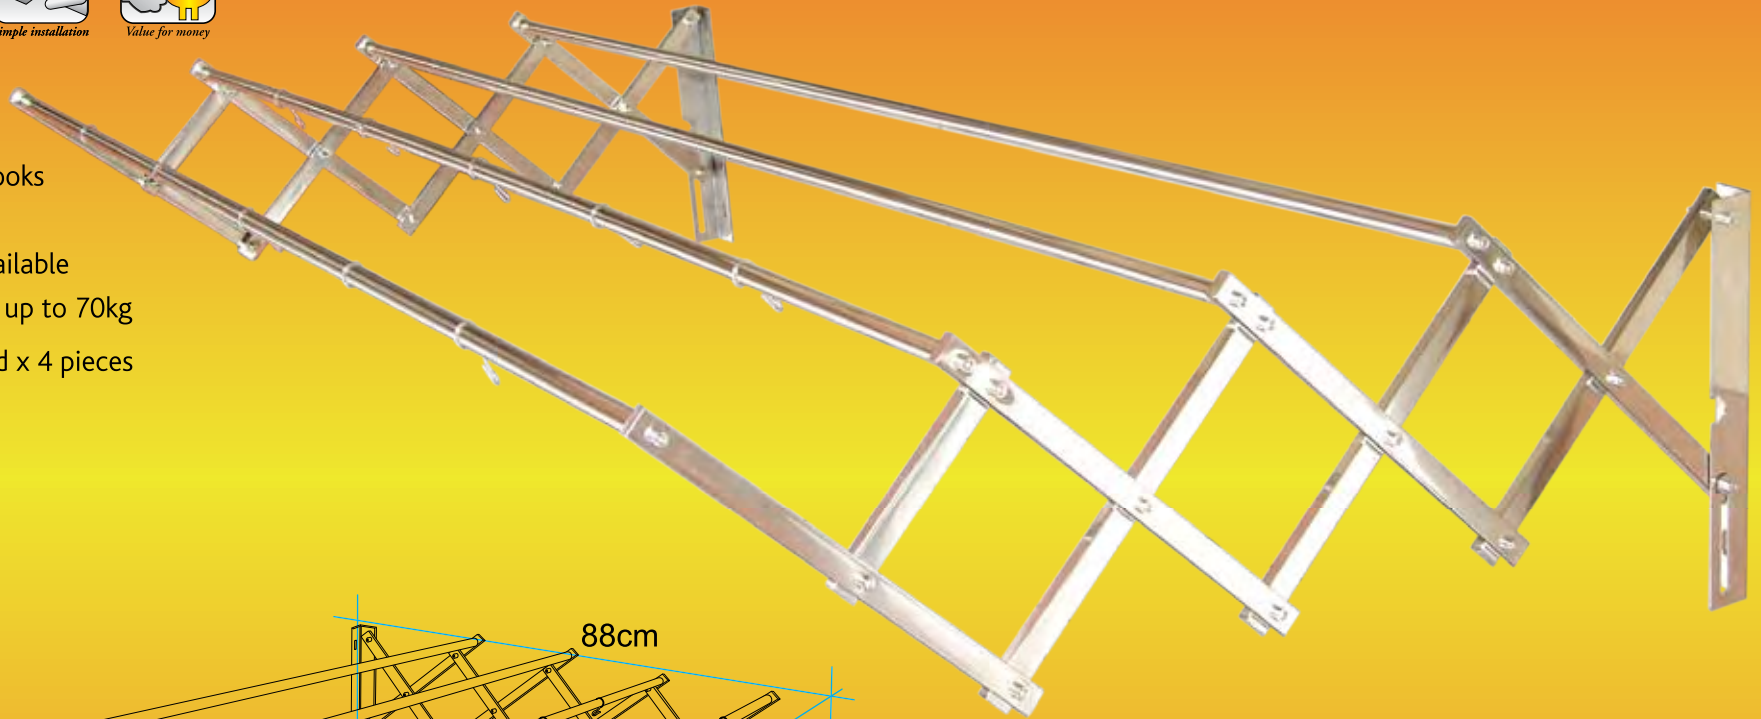

# EH8000 Series RETRACTABLE CLOTHES HANGER

**EzyHanger™**  
www.ezyhanger.com

## EH8000 Series

- ✓ Value for money
  - ✓ comes with 12 hooks
  - ✓ Easy installation
  - ✓ All spare parts available
  - ✓ Loading capacity: up to 70kg
- ∅ 16mm rod x 4 pieces

EH8000 Series :  
EH8094 - Dimension: 90cm(L) x 88cm(W) x 31cm(H)  
EH8184 - Dimension: 180cm(L) x 88cm(W) x 31cm(H)

EH8124 - Dimension: 120cm(L) x 88cm(W) x 31cm(H)

EzyHanger is a trademark and the EzyHanger logo is a registered trademark of WNV One Sdn Bhd. All Rights Reserved.