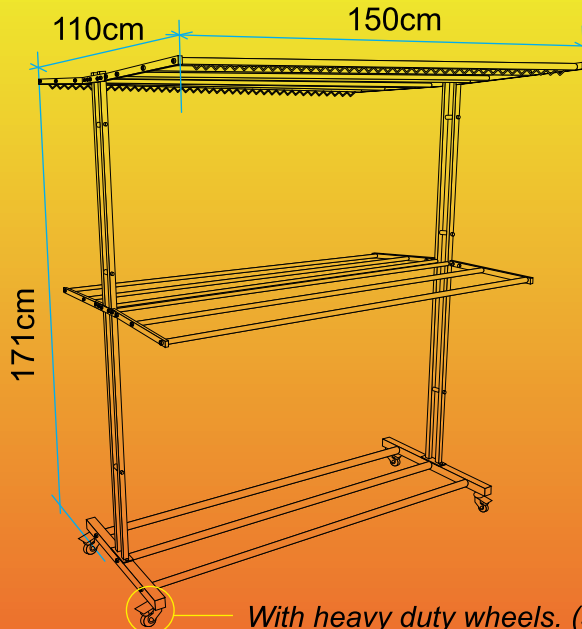

EH6000 HEAVY DUTY FREE STANDING CLOTHES HANGER

EzyHanger™
www.ezyhanger.com

EH6000

- ✓ Double bars main central structure for extra stability and strength.
- ✓ Easy installation.
- ✓ All spare parts available.
- ✓ Loading capacity: up to 110kg.
- ✓ About 3m³ of hanging space.
- ✓ Smooth and heavy duty wheels for easy handling and mobility.

EH6000 : Dimension: 150cm(L) x 110cm(W) x 171cm(H)

EzyHanger is a trademark and the EzyHanger logo is a registered trademark of WNV One Sdn Bhd. All Rights Reserved.