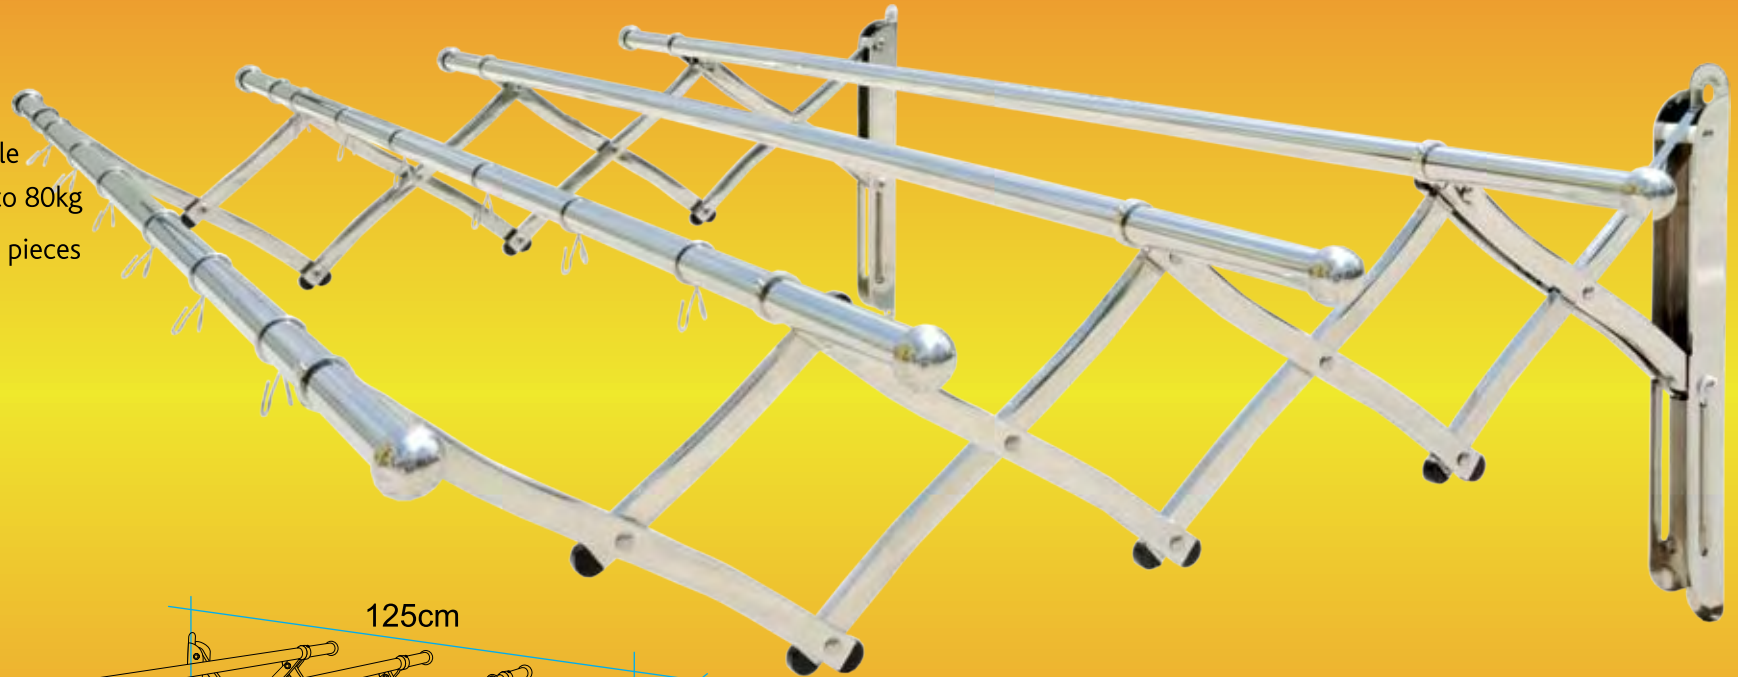

# ***EH4000 Series*** RETRACTABLE CLOTHES HANGER

**EzyHanger™**  
www.ezyhanger.com

## **EH4000**

- ✓ Comes with 12 hooks
- ✓ Easy installation
- ✓ All spare parts available
- ✓ Loading capacity: up to 80kg  
ø 28mm rod x 4 pieces

**EH4000 Series :** EH4015 - Dimension: 120cm(L) x 125cm(W) x 50cm(H)  
EH4025 - Dimension: 240cm(L) x 125cm(W) x 50cm(H)

**EH4000 - Dimension: 200cm(L) x 125cm(W) x 50cm(H)**

EzyHanger is a trademark and the EzyHanger logo is a registered trademark of WNV One Sdn Bhd. All Rights Reserved.