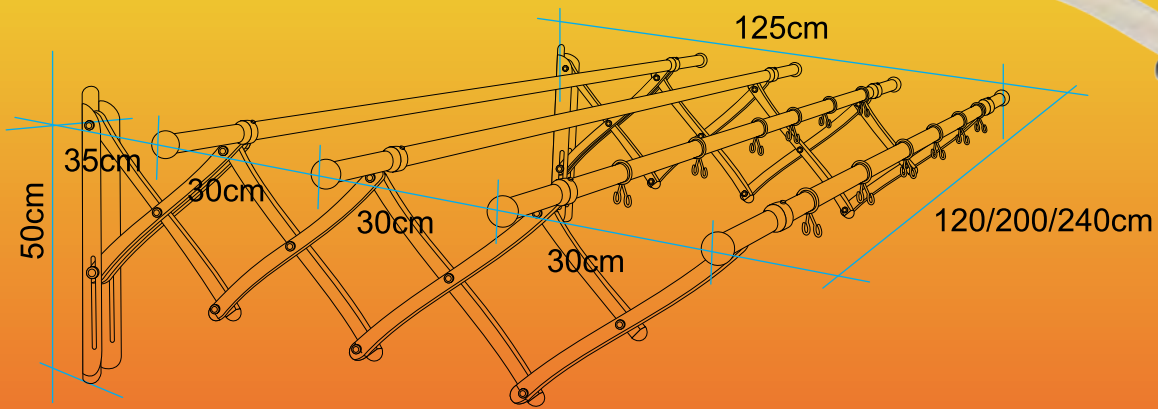

## **EH4000**

- ✓ Comes with 12 hooks
- ✓ Easy installation
- ✓ All spare parts available
- ✓ Loading capacity: up to 80kg  
ø 28mm rod x 4 pieces

**EH4000 Series :** EH4015 - Dimension: 120cm(L) x 125cm(W) x 50cm(H)  
EH4025 - Dimension: 240cm(L) x 125cm(W) x 50cm(H)

**EH4000 - Dimension: 200cm(L) x 125cm(W) x 50cm(H)**

EzyHanger is a trademark and the EzyHanger logo is a registered trademark of WNV One Sdn Bhd. All Rights Reserved.