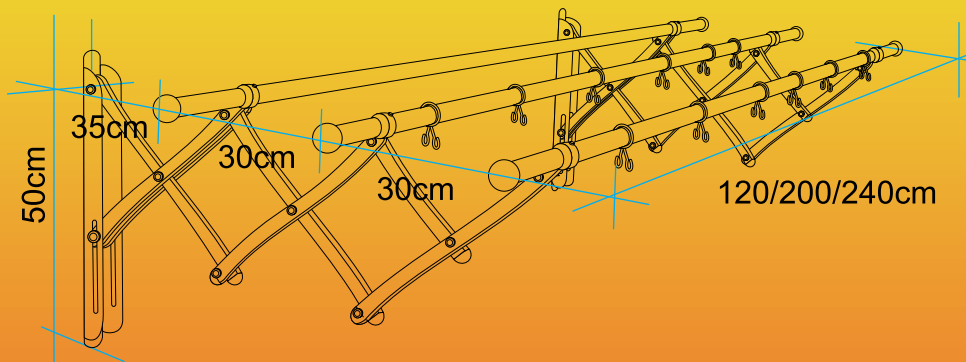

EH2000 Series RETRACTABLE CLOTHES HANGER

EzyHanger™
www.ezyhanger.com

EH2000

- ✓ Comes with 12 hooks
- ✓ Easy installation
- ✓ All spare parts available
- ✓ Loading capacity: up to 60kg
 ∅ 28mm rod x 3 pieces

EH2000 Series : EH2015 - Dimension: 120cm(L) x 95cm(W) x 50cm(H)
 EH2025 - Dimension: 240cm(L) x 95cm(W) x 50cm(H)

EH2000 - Dimension: 200cm(L) x 95cm(W) x 50cm(H)

EzyHanger is a trademark and the EzyHanger logo is a registered trademark of WNV One Sdn Bhd. All Rights Reserved.