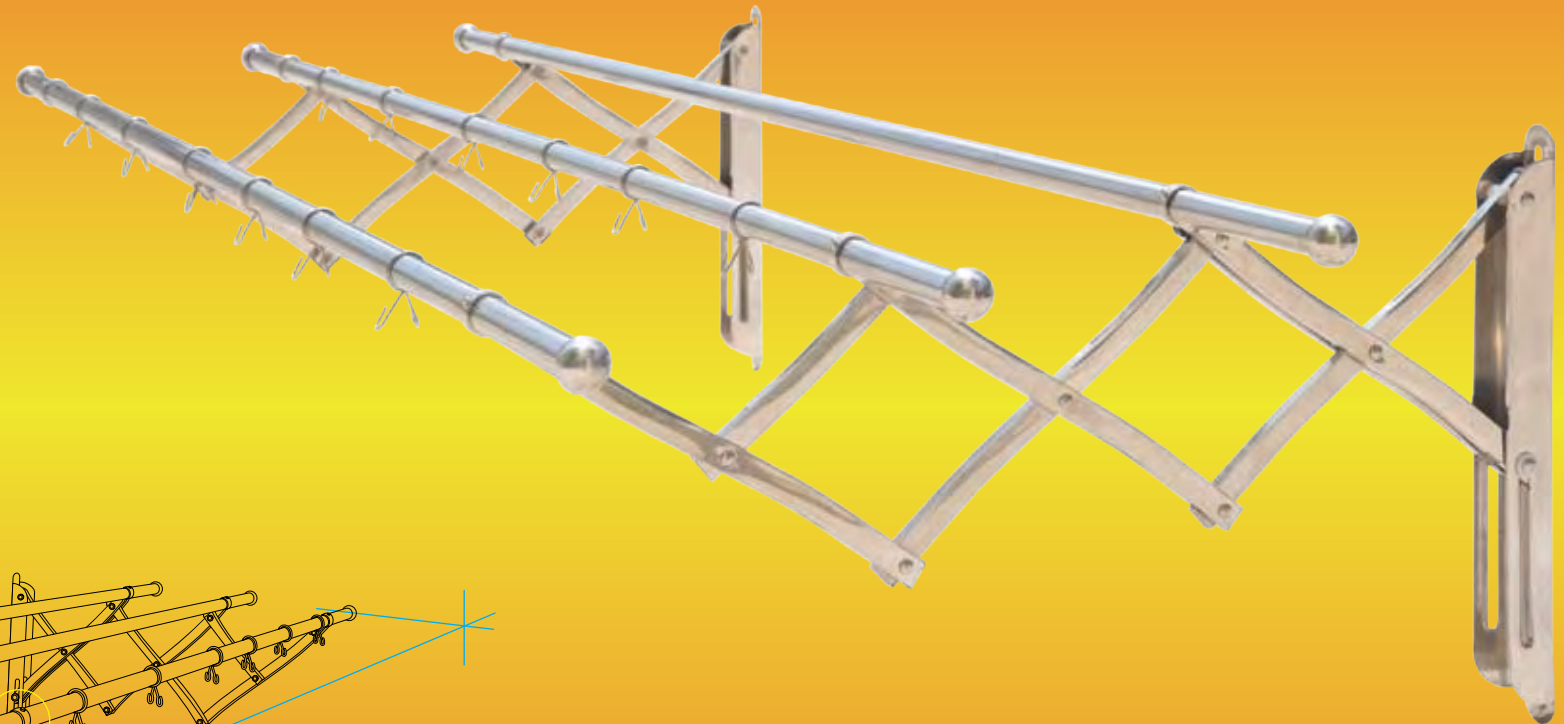

EH2000 Pro Series RETRACTABLE CLOTHES HANGER

EzyHanger™
www.ezyhanger.com

New and improved

EH2000 Pro

- ✓ Comes with 12 hooks
- ✓ Easy installation
- ✓ Fully stainless steel
- ✓ All spare parts available
- ✓ Loading Capacity: up to 75kg
 ∅ 28mm rod x 3 pieces

EH2000 Pro Series :
EH2015 Pro - Dimension: 120cm(L) x 95cm(W) x 50cm(H)
EH2025 Pro - Dimension: 240cm(L) x 95cm(W) x 50cm(H)

EH2000 Pro - Dimension: 200cm(L) x 95cm(W) x 50cm(H)

EzyHanger is a trademark and the EzyHanger logo is a registered trademark of WNV One Sdn Bhd. All Rights Reserved.