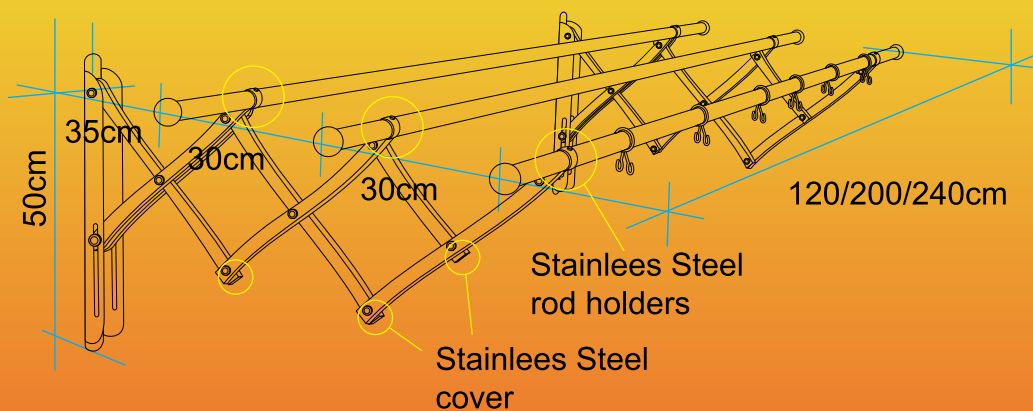

EH2000 Pro Series RETRACTABLE CLOTHES HANGER

EzyHanger™
www.ezyhanger.com

New and improved

EH2000 Pro

- ✓ Comes with 12 hooks
- ✓ Easy installation
- ✓ Fully stainless steel
- ✓ All spare parts available
- ✓ Loading Capacity: up to 75kg
 ∅ 28mm rod x 3 pieces

EH2000 Pro Series :
EH2015 Pro - Dimension: 120cm(L) x 95cm(W) x 50cm(H)
EH2025 Pro - Dimension: 240cm(L) x 95cm(W) x 50cm(H)

EH2000 Pro - Dimension: 200cm(L) x 95cm(W) x 50cm(H)

EzyHanger is a trademark and the EzyHanger logo is a registered trademark of WNV One Sdn Bhd. All Rights Reserved.